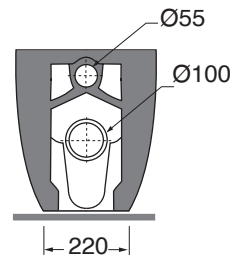

CMVCTPE00000...

CMVCTPE00000 CA/CE/CT...

CMVCTPE00000...

CMVCTPE00000 PS/SA/SS...

CM 53x36x42

plt italy pz.15 - plt export pcs.20

kg 30

Tecnologie/technologies:

watersaving

easyclean

scala/scale 1:20 dimensioni/dimensions in mm

Gamma di colori disponibile per vaso e sedile COM 1800 C/F
Color range available for wc and wrapover COM 1800 C/F

COLORS 1250°

SHINE

Ceramica