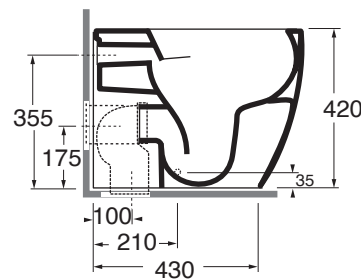

CMVCTPE00000...

CMVCTPE00000 CA/CE/CT...

CMVCTPE00000...

CMVCTPE00000 PS/SA/SS...

CM 53x36x42

plt italy pz.15 - plt export pcs.20

kg 30

Tecnologie/technologies:

watersaving

easyclean

scala/scale 1:20 dimensioni/dimensions in mm

Gamma di colori disponibile per vaso e sedile COM 1800 C/F
Color range available for wc and wrapover COM 1800 C/F

COLORS 1250°

SHINE

Ceramica

COM 1800 C/F

Curva tecnica per vaso normale e monoblocco
Technical bend for standing and close coupled wc

CVT

TECHNICAL SHEET n°: 01	DESIGNER: OFFICINA AZZURRA	CODE: CMVCTPE00000	Azzurra sanitari in ceramica S.p.a. via Civita Castellana snc 01030 Castel S.Elia (VT) - ITALY Tel.+39.0761 518155 Fax.+39.0761 514560		
SHEET FORMAT: A4	ISO	REVISION: 05	SCALE: 1:20	DATE: 06/03/2023	
REGULATIONS: CE EN 997/ EN33 / Dop-997 *					
All the measurements respect the tolerances provided by the "AZZURRA QUALITY GUIDELINES".					