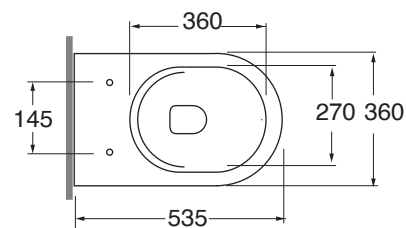

CMVCTPE00000...

CMVCTPE00000 CA/CE/CT...

CMVCTPE00000...

CMVCTPE00000 PS/SA/SS...

CM 53x36x42

plt italy pz.15 - plt export pcs.20

kg 30

Tecnologie/technologies:

watersaving

easyclean

scala/scale 1:20 dimensioni/dimensions in mm

Gamma di colori disponibile per vaso e sedile COM 1800 C/F
Color range available for wc and wrapover COM 1800 C/F

COLORS 1250°

SHINE

Ceramica

COM 1800 C/F

Curva tecnica per vaso normale e monoblocco
Technical bend for standing and close coupled wc

CVT

TECHNICAL SHEET n°: 01	DESIGNER: OFFICINA AZZURRA	CODE: CMVCTPE00000	Azzurra sanitari in ceramica S.p.a. via Civita Castellana snc 01030 Castel S.Elia (VT) - ITALY Tel.+39.0761 518155 Fax.+39.0761 514560		
SHEET FORMAT: A4	ISO	REVISION: 05	SCALE: 1:20	DATE: 06/03/2023	
REGULATIONS: CE EN 997/ EN33 / Dop-997 *					
All the measurements respect the tolerances provided by the "AZZURRA QUALITY GUIDELINES".					