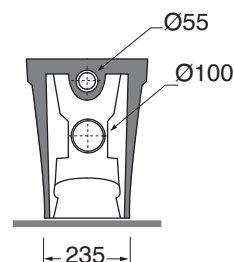

PAVCTP000000

sanitari terra 52,5/floor mounted sanitary wares

codice
code

Vaso Pratica con scarico a parete filo muro trasformabile a pavimento.
Pratica close coupled wall/floor trap WC.

bianco lucido/shiny white

PAVCTP000000BI

CM 54x34,5h42

plt italy pz.24 - plt export pcs.20

kg 29

Tecnologie/technologies:

watersaving

scala/scale 1:20 dimensioni/dimensions in mm

Complementi/complements:

Codice
code

Sedile termoindurente avvolgente per vaso
Wrapover thermosetting cover-seat

bianco lucido/ shiny white

PRA 1800

Curva tecnica per vaso normale e monoblocco
Technical bend for standing and close coupled wc

CVT

Sedile termoindurente avvolgente con chiusura frizionata
Wrapover thermosetting soft close

bianco lucido/ shiny white

PRA 1800/F

TECHNICAL SHEET n°: 01	DESIGNER: OFFICINA AZZURRA	CODE: PAVCTP000000	Azzurra sanitari in ceramica S.p.a. via Civita Castellana snc 01030 Castel S.Elia (VT) - ITALY Tel.+39.0761 518155 Fax.+39.0761 514560		
SHEET FORMAT: A4	ISO	REVISION: 03	SCALE: 1:20	DATE: 11/01/2023	
REGULATIONS: CE EN 997 / EN33 / Dop-997 *					
All the measurements respect the tolerances provided by the "AZZURRA QUALITY GUIDELINES".					