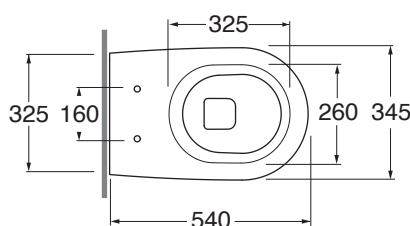

PAVCTP000000

sanitari terra 52,5/floor mounted sanitary wares

codice
code

Vaso Pratica con scarico a parete filo muro trasformabile a pavimento.
Pratica close coupled wall/floor trap WC.

bianco lucido/shiny white

PAVCTP000000BI

CM 54x34,5h42

plt italy pz.24 - plt export pcs.20

kg 29

Tecnologie/technologies:

watersaving

scala/scale 1:20 dimensioni/dimensions in mm

Complementi/complements:

Codice
code

Sedile termoindurente avvolgente per vaso
Wrapover thermosetting cover-seat

bianco lucido/ shiny white

PRA 1800

Curva tecnica per vaso normale e monoblocco
Technical bend for standing and close coupled wc

CVT

Sedile termoindurente avvolgente con chiusura frizionata
Wrapover thermosetting soft close

bianco lucido/ shiny white

PRA 1800/F

TECHNICAL SHEET n°: 01	DESIGNER: OFFICINA AZZURRA	CODE: PAVCTP000000	Azzurra sanitari in ceramica S.p.a. via Civita Castellana snc 01030 Castel S.Elia (VT) - ITALY Tel.+39.0761 518155 Fax.+39.0761 514560		
SHEET FORMAT: A4	ISO	REVISION: 03	SCALE: 1:20	DATE: 11/01/2023	
REGULATIONS: CE EN 997 / EN33 / Dop-997 *					
All the measurements respect the tolerances provided by the "AZZURRA QUALITY GUIDELINES".					